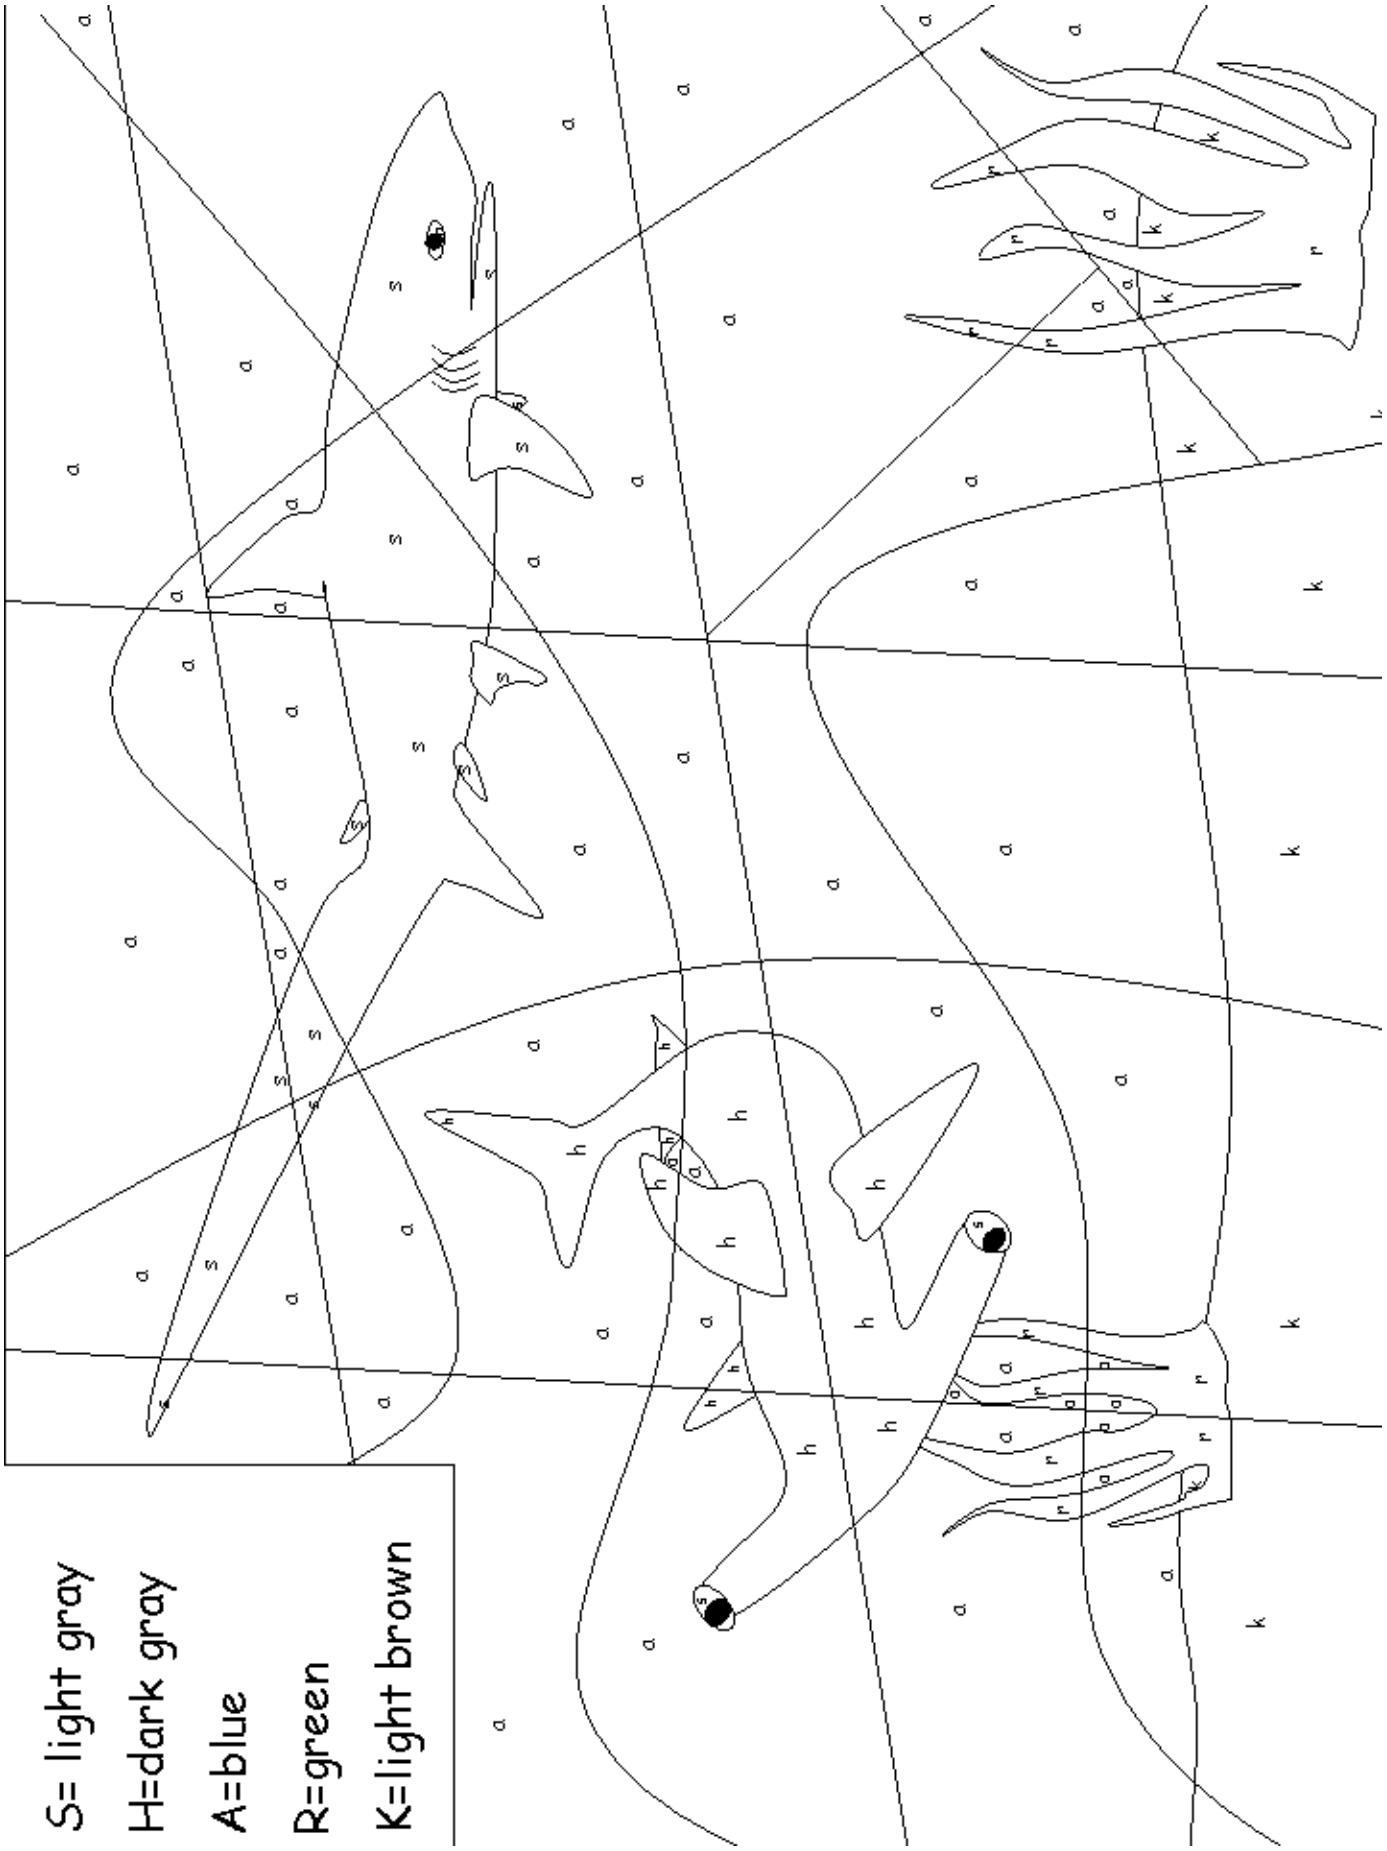

S= light gray
 H=dark gray
 A=blue
 R=green
 K=light brown

Share your finished coloring page with our fans at: www.Facebook.com/TheMagicOfSharks

For more shark coloring and activity sheets visit our KIDS PAGE at: www.TheMagicOfSharks.com